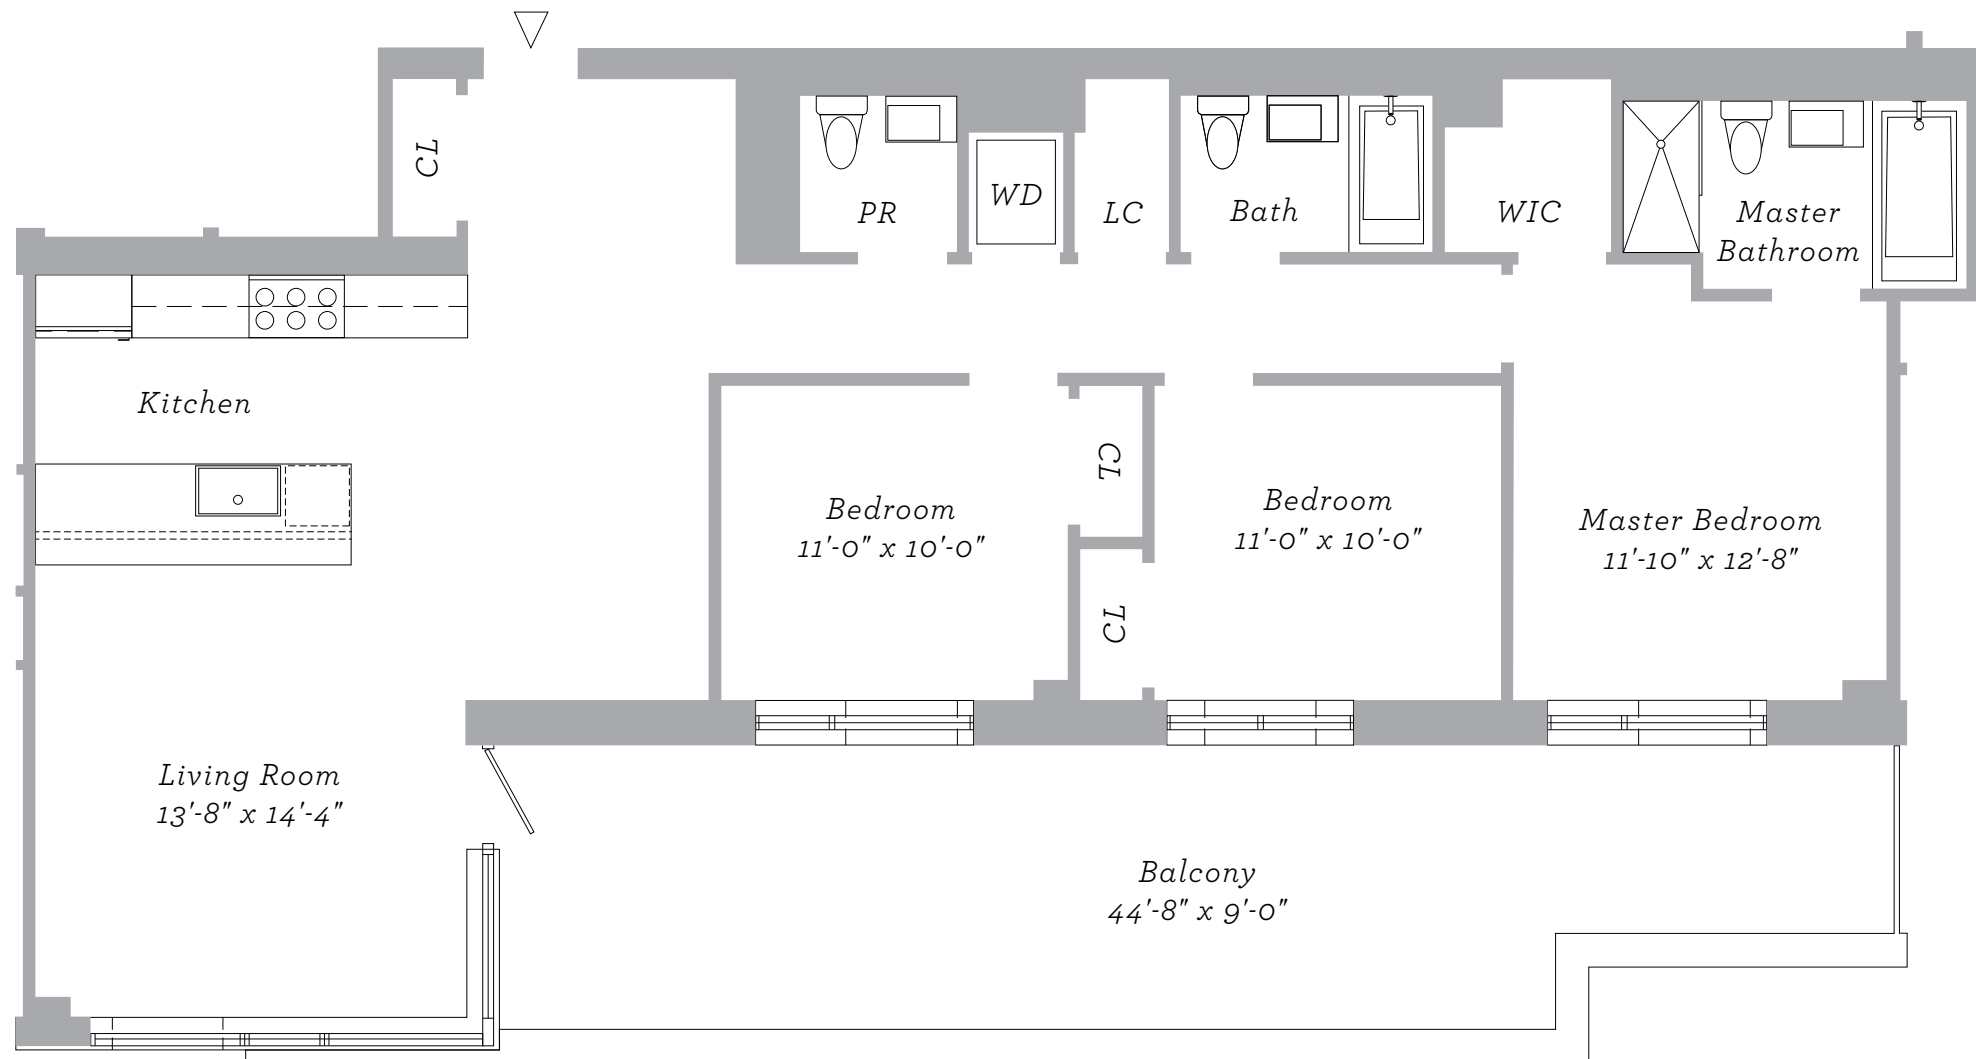

9d

3 bedrooms

2.5 baths

1,362 square feet

balcony: 418 sf

Appliances and finish highlights:

Aster Cucine cabinetry

Sub Zero refrigerator

Wolfe range

Miele Dishwasher

Dornbracht brushed nickel fittings

Custom bathroom tiling

Lacava vanities

Miele Washer and Dryer

Sales Gallery 2276 Frederick Douglass Boulevard
at 122nd Street 212.521.5742 2280FDB.com

The Unit Layout, square footage and dimensions are approximate and subject to normal construction variances and tolerances. Square footages exceed the usable floor area. This floor plan is based on construction drawings. Minor inaccuracies between this floor plan and the actual Unit layout when built, will not excuse a Purchaser from completing the purchase of a Unit without abatement in price and without recourse against the Sponsor. Sponsor reserves the right to make changes in accordance with the Offering Plan. The complete offering terms are in an offering plan available from sponsor, file no. CD08-0202

Exclusive Marketing and Sales