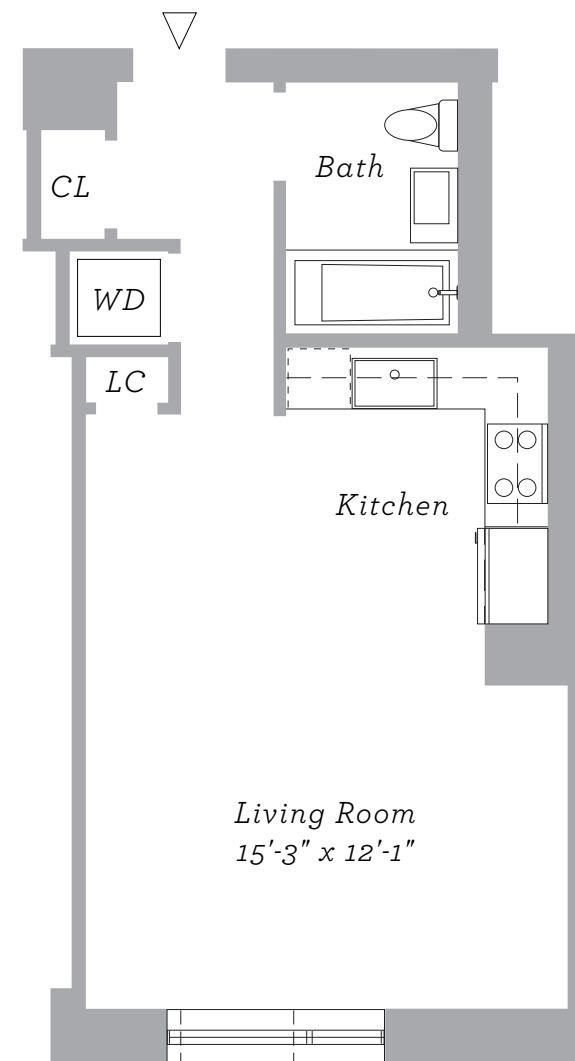

4f-5f

studio

1 bath

473 square feet

Appliances and finish highlights:

Aster Cucine cabinetry

Electrolux Icon Series stainless steel appliances

Dornbracht brushed nickel fittings

Custom bathroom tiling

Lacava vanities

Miele Washer and Dryer

Sales Gallery 2276 Frederick Douglass Boulevard
at 122nd Street 212.521.5742 2280FDB.com

The Unit Layout, square footage and dimensions are approximate and subject to normal construction variances and tolerances. Square footages exceed the usable floor area. This floor plan is based on construction drawings. Minor inaccuracies between this floor plan and the actual Unit layout when built, will not excuse a Purchaser from completing the purchase of a Unit without abatement in price and without recourse against the Sponsor. Sponsor reserves the right to make changes in accordance with the Offering Plan. The complete offering terms are in an offering plan available from sponsor, file no. CD08-0202