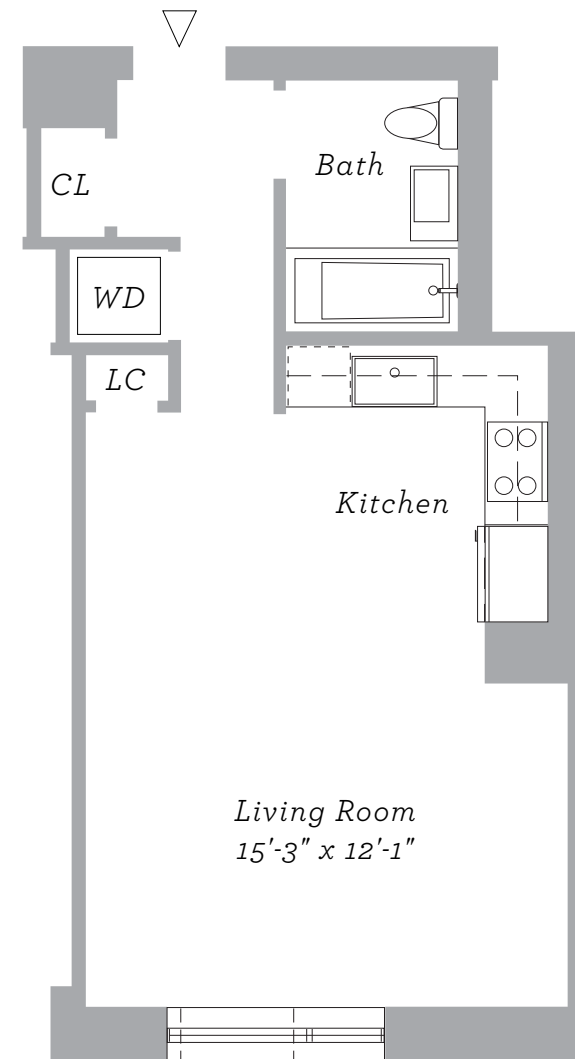

2f

studio
1 bath
473 square feet

Appliances and finish highlights:

- Aster Cucine cabinetry
- Electrolux Icon Series stainless steel appliances
- Dornbracht brushed nickel fittings
- Custom bathroom tiling
- Lacava vanities
- Miele Washer and Dryer

Sales Gallery 2276 Frederick Douglass Boulevard
at 122nd Street 212.521.5742 2280FDB.com

The Unit Layout, square footage and dimensions are approximate and subject to normal construction variances and tolerances. Square footages exceed the usable floor area. This floor plan is based on construction drawings. Minor inaccuracies between this floor plan and the actual Unit layout when built, will not excuse a Purchaser from completing the purchase of a Unit without abatement in price and without recourse against the Sponsor. Sponsor reserves the right to make changes in accordance with the Offering Plan. The complete offering terms are in an offering plan available from sponsor, file no. CD08-0202